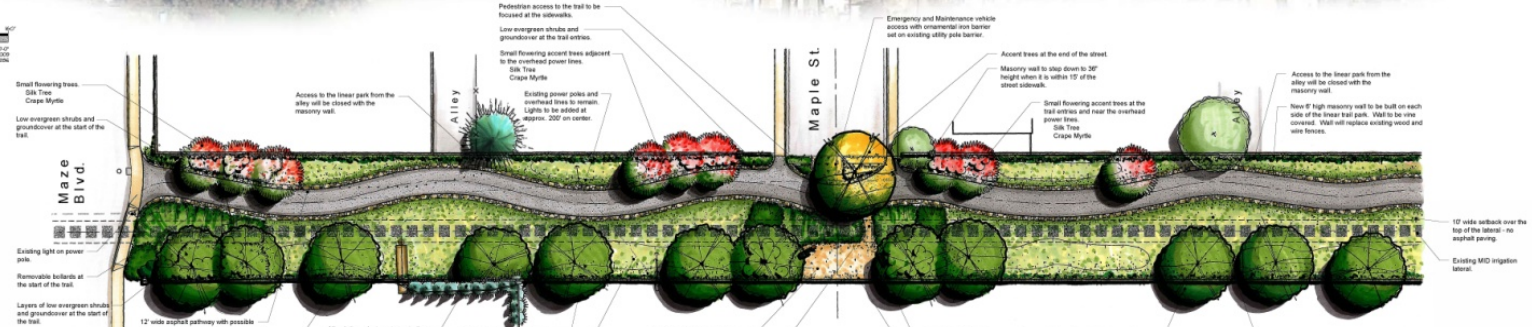

PLAN CONCEPTUAL LANDSCAPE PLAN

Overall Site

Scale: 1" = 80'-0"

Enlargement of Typical Area

Scale: 1" = 20'-0"

Small Flowering Trees

Trail Cross Section

Scale: 3/8" = 1'-0"

Shade Trees

CONCEPTUAL LANDSCAPE PLAN
HELEN WHITE MEMORIAL TRAIL
MODESTO, CA

Date: 08/16/20
Project: 08-1208