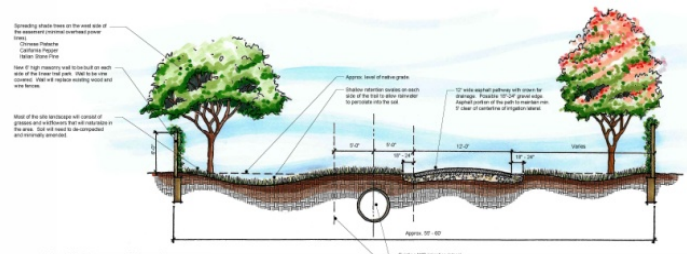

PLAN CONCEPTUAL LANDSCAPE PLAN

Overall Site

Scale: 1" = 80'-0"

Enlargement of Typical Area

Scale: 1" = 20'-0"

Small Flowering Trees

Trail Cross Section

Scale: 3/8" = 1'-0"

Shade Trees

CONCEPTUAL LANDSCAPE PLAN
HELEN WHITE MEMORIAL TRAIL
MODESTO, CA

Date: 08/16/20
Project: 08-1208